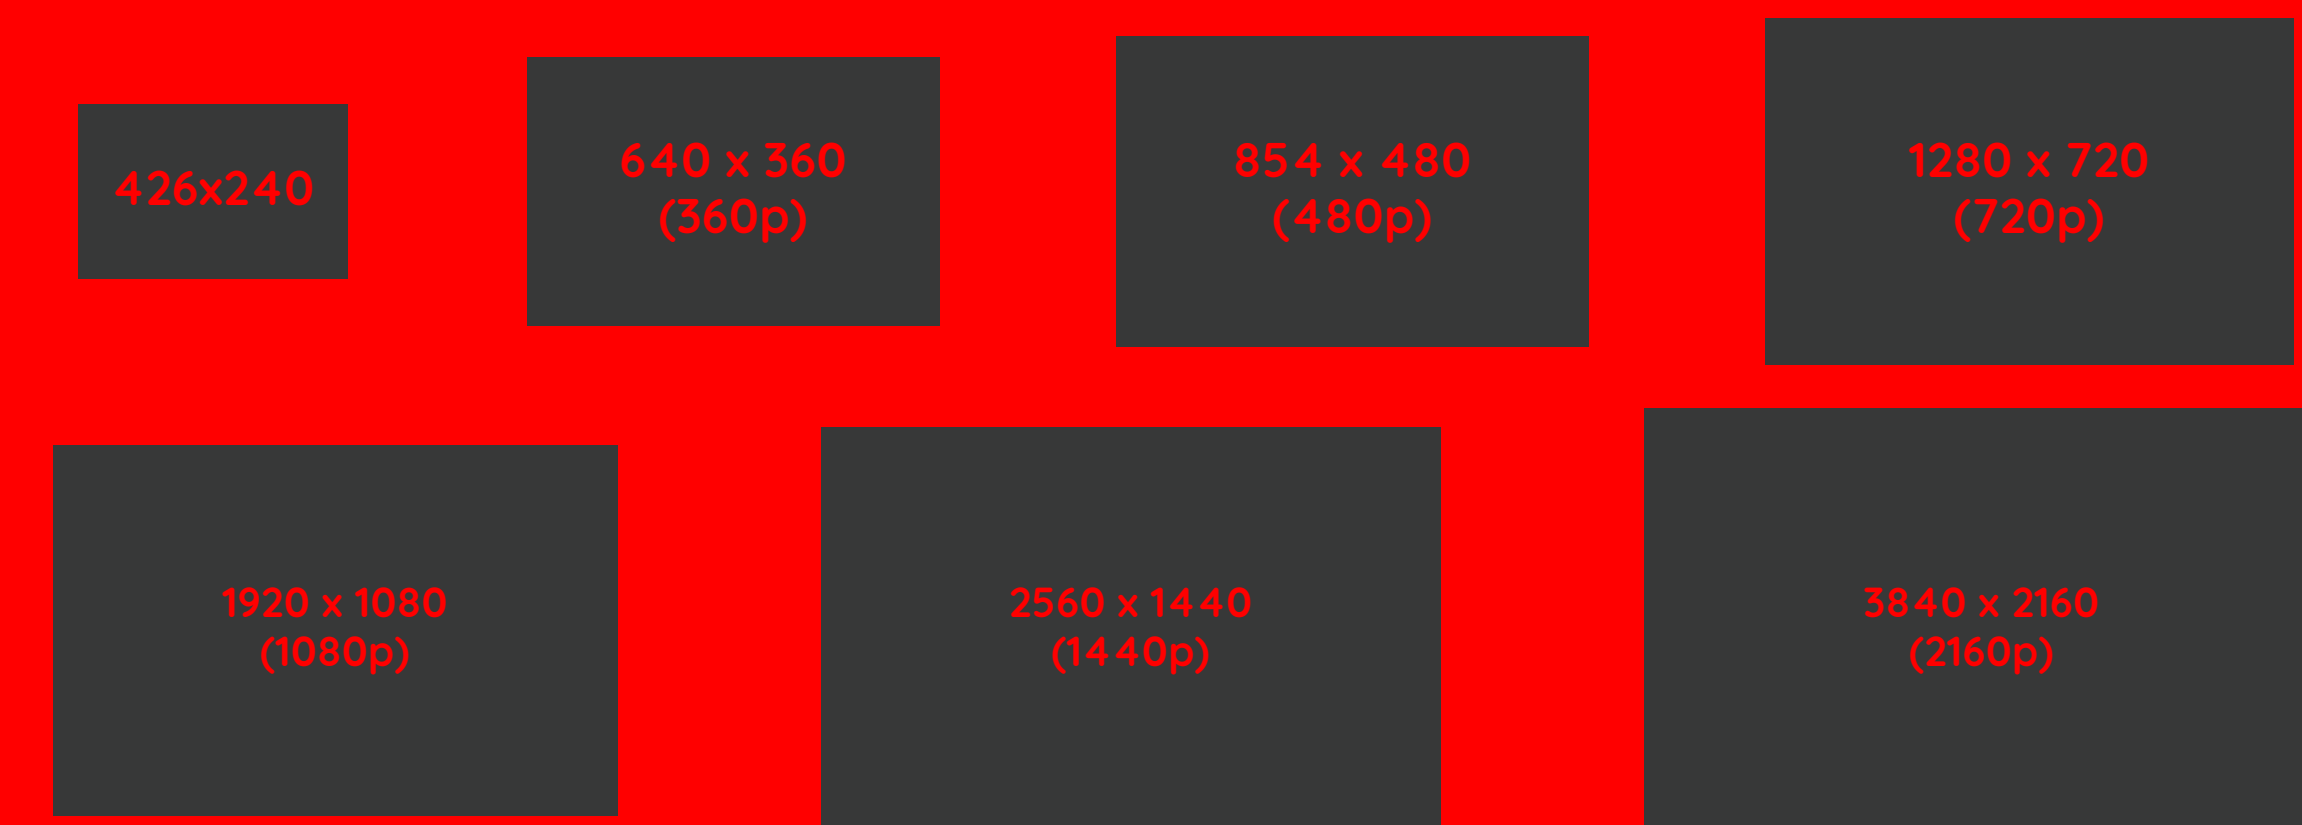

cheat sheet social media video specs

facebook

VIDEO DIMENSIONS:

ASPECT RATIO:

MAXIMUM LENGTH: 120 minutes
(recommended length is less than 2 minutes)
MAXIMUM FILE SIZE: 4 GB
VIDEO FORMATS: .MP4 and .MOV
MAXIMUM FRAME RATE: 30 fps

instagram

VIDEO DIMENSIONS:

*minimum pixel resolution

ASPECT RATIO:

MAXIMUM LENGTH: 60 seconds
MAXIMUM FILE SIZE: 4 GB
VIDEO FORMATS: .MP4 and .MOV
MAXIMUM FRAME RATE: 30 fps

twitter

VIDEO DIMENSIONS:

LANDSCAPE:

PORTRAIT:

MINIMUM DIMENSIONS: 32 x 32 px **MAXIMUM DIMENSIONS:** 1280 x 1024 px

ASPECT RATIO: between 1 : 2.39 to 2.39 : 1
MAXIMUM LENGTH: 140 seconds
MAXIMUM FILE SIZE: 512 MB
VIDEO FORMATS: .MP4 and .MOV
MAXIMUM FRAME RATE: 40 fps

youtube

VIDEO DIMENSIONS:

MINIMUM DIMENSIONS: 426 x 240 px **MAXIMUM DIMENSIONS:** 3840 x 2160 px

ASPECT RATIO: 16:9
MAXIMUM LENGTH: 12 hours
MAXIMUM FILE SIZE: 128 GB or 12 hours
VIDEO FORMATS: .MOV, .MPEG4, MP4, .AVI, .WMV, .MPEGPS, .FLV, 3GPP, and WebM
MAXIMUM FRAME RATE: 40 fps